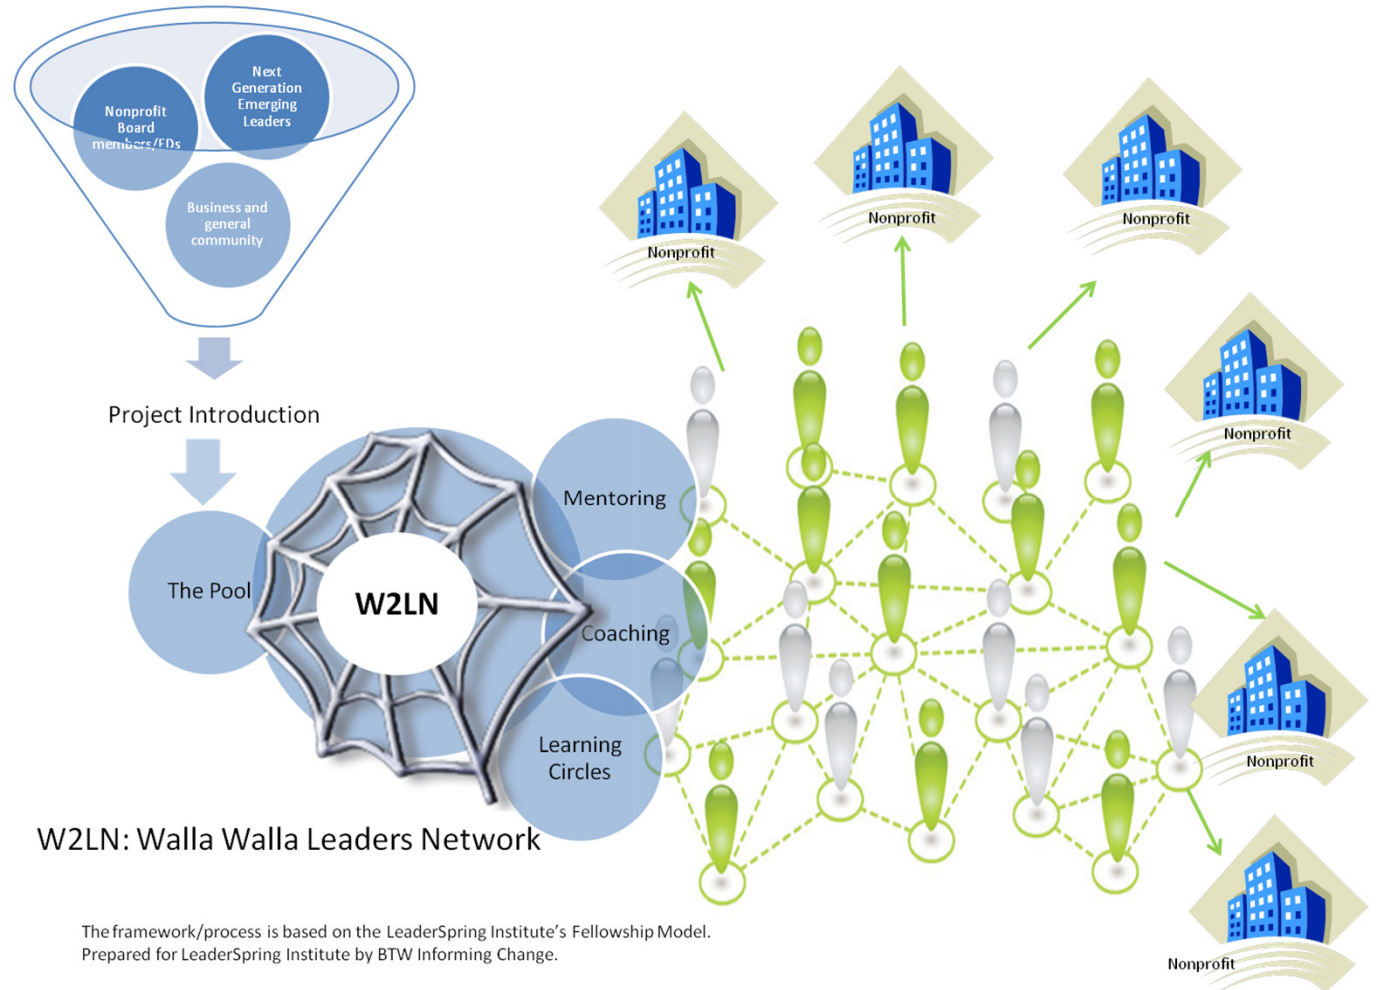

BLUE MOUNTAIN
COMMUNITY
FOUNDATION

Resources:

Walla Walla Leaders Network

www.wwleaders.org

The Nonprofit Ecosystem

http://www.philanthropy.org/s_pnw/sec.asp?CID=14919&DID=34321

An Assessment of Capacity Building in Washington State

http://www.philanthropy.org/s_pnw/bin.asp?CID=7332&DID=34332&DOC=FILE.PDF

The framework/process is based on the LeaderSpring Institute's Fellowship Model.
Prepared for LeaderSpring Institute by BTW Informing Change.