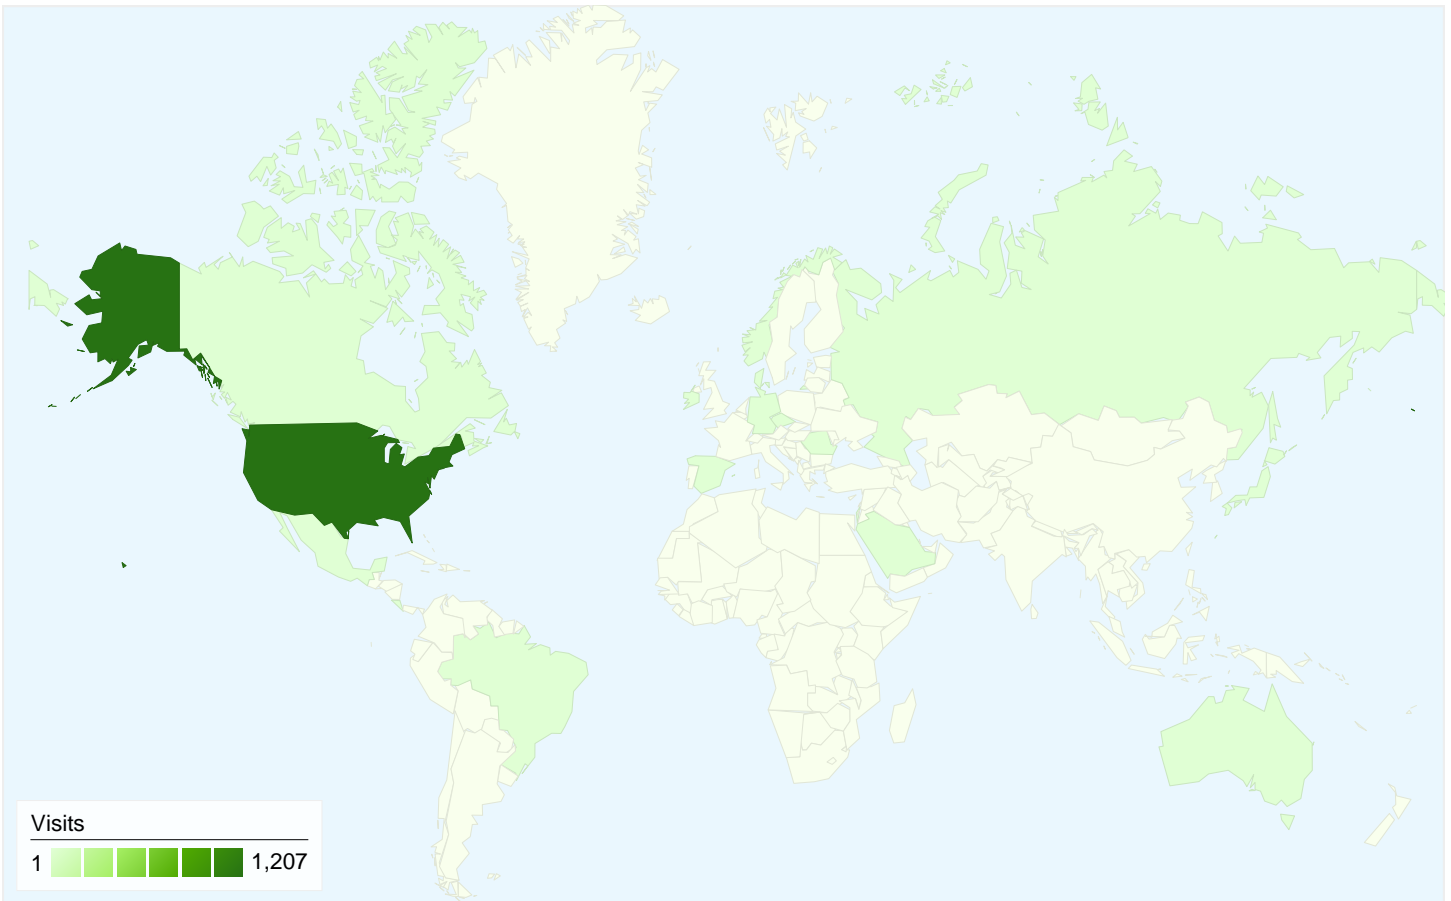

Visitors Overview

Comparing to: Site

995 people visited this site

 **1,241 Visits**

 **995 Absolute Unique Visitors**

 **17,187 Pageviews**

 **13.85 Average Pageviews**

 **00:05:53 Time on Site**

Comparing to: Site

All traffic sources sent a total of 1,241 visits

-  **11.68%** Direct Traffic
-  **82.43%** Referring Sites
-  **5.88%** Search Engines

- **Referring Sites**
1,023.00 (82.43%)
- **Direct Traffic**
145.00 (11.68%)
- **Search Engines**
73.00 (5.88%)

Map Overlay

Comparing to: Site

1,241 visits came from 19 countries/territories

Site Usage						
Visits	Pages/Visit	Avg. Time on Site	% New Visits	Bounce Rate		
1,241 % of Site Total: 100.00%	13.85 Site Avg: 13.85 (0.00%)	00:05:53 Site Avg: 00:05:53 (0.00%)	80.34% Site Avg: 80.18% (0.20%)	46.74% Site Avg: 46.74% (0.00%)		
Country/Territory	Visits	Pages/Visit	Avg. Time on Site	% New Visits	Bounce Rate	
United States	1,207	14.18	00:06:02	79.87%	46.31%	
Canada	8	4.12	00:01:25	87.50%	37.50%	
Germany	4	1.00	00:00:00	100.00%	100.00%	
Australia	4	2.00	00:00:47	100.00%	50.00%	
Brazil	2	1.50	00:00:04	100.00%	50.00%	
Norway	2	1.00	00:00:00	100.00%	100.00%	
(not set)	2	1.00	00:00:00	100.00%	100.00%	
Spain	1	9.00	00:03:45	100.00%	0.00%	
Israel	1	1.00	00:00:00	100.00%	100.00%	