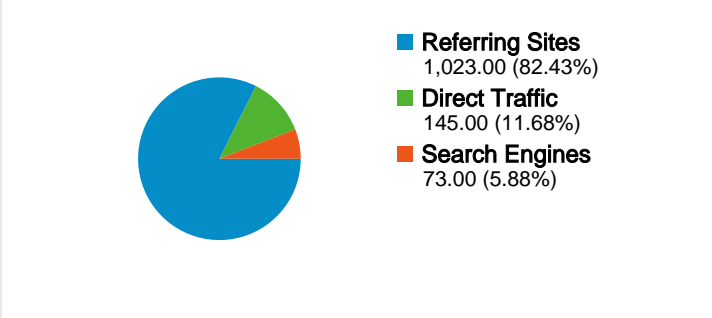

Site Usage

1,241 Visits
 46.74% Bounce Rate
17,187 Pageviews
 00:05:53 Avg. Time on Site
13.85 Pages/Visit
 80.18% % New Visits

Visitors Overview

Map Overlay

Traffic Sources Overview

Content Overview

Pages	Pageviews	% Pageviews
/cgi/i/image/image-	413	2.40%
/cgi/i/image/image-	278	1.62%
/cgi/i/image/image-	127	0.74%
/cgi/i/image/image-	110	0.64%
/r/rth/sh.html	102	0.59%

Visitors Overview

Comparing to: Site

995 people visited this site

 **1,241 Visits**

 **995 Absolute Unique Visitors**

 **17,187 Pageviews**

 **13.85 Average Pageviews**

 **00:05:53 Time on Site**

Comparing to: Site

All traffic sources sent a total of 1,241 visits

-  **11.68%** Direct Traffic
-  **82.43%** Referring Sites
-  **5.88%** Search Engines

- **Referring Sites**
1,023.00 (82.43%)
- **Direct Traffic**
145.00 (11.68%)
- **Search Engines**
73.00 (5.88%)

Map Overlay

Comparing to: Site

1,241 visits came from 19 countries/territories

Site Usage						
Visits	Pages/Visit	Avg. Time on Site	% New Visits	Bounce Rate		
1,241 % of Site Total: 100.00%	13.85 Site Avg: 13.85 (0.00%)	00:05:53 Site Avg: 00:05:53 (0.00%)	80.34% Site Avg: 80.18% (0.20%)	46.74% Site Avg: 46.74% (0.00%)		
Country/Territory	Visits	Pages/Visit	Avg. Time on Site	% New Visits	Bounce Rate	
United States	1,207	14.18	00:06:02	79.87%	46.31%	
Canada	8	4.12	00:01:25	87.50%	37.50%	
Germany	4	1.00	00:00:00	100.00%	100.00%	
Australia	4	2.00	00:00:47	100.00%	50.00%	
Brazil	2	1.50	00:00:04	100.00%	50.00%	
Norway	2	1.00	00:00:00	100.00%	100.00%	
(not set)	2	1.00	00:00:00	100.00%	100.00%	
Spain	1	9.00	00:03:45	100.00%	0.00%	
Israel	1	1.00	00:00:00	100.00%	100.00%	