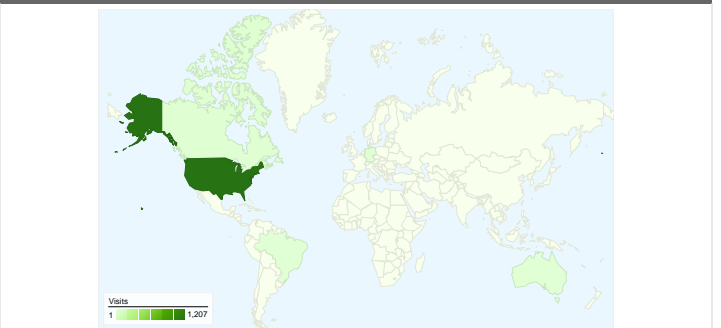

Site Usage

1,241 Visits
 46.74% Bounce Rate
17,187 Pageviews
 00:05:53 Avg. Time on Site
13.85 Pages/Visit
 80.18% % New Visits

Visitors Overview

Map Overlay

Traffic Sources Overview

Content Overview

Pages	Pageviews	% Pageviews
/cgi/i/image/image-	413	2.40%
/cgi/i/image/image-	278	1.62%
/cgi/i/image/image-	127	0.74%
/cgi/i/image/image-	110	0.64%
/r/rth/sh.html	102	0.59%

Visitors Overview

Comparing to: Site

995 people visited this site

 **1,241 Visits**

 **995 Absolute Unique Visitors**

 **17,187 Pageviews**

 **13.85 Average Pageviews**

 **00:05:53 Time on Site**

Comparing to: Site

All traffic sources sent a total of 1,241 visits

-  **11.68%** Direct Traffic
-  **82.43%** Referring Sites
-  **5.88%** Search Engines

- **Referring Sites**
1,023.00 (82.43%)
- **Direct Traffic**
145.00 (11.68%)
- **Search Engines**
73.00 (5.88%)

Map Overlay

Comparing to: Site

1,241 visits came from 19 countries/territories

Site Usage						
Visits	Pages/Visit	Avg. Time on Site	% New Visits	Bounce Rate		
1,241 % of Site Total: 100.00%	13.85 Site Avg: 13.85 (0.00%)	00:05:53 Site Avg: 00:05:53 (0.00%)	80.34% Site Avg: 80.18% (0.20%)	46.74% Site Avg: 46.74% (0.00%)		
Country/Territory	Visits	Pages/Visit	Avg. Time on Site	% New Visits	Bounce Rate	
United States	1,207	14.18	00:06:02	79.87%	46.31%	
Canada	8	4.12	00:01:25	87.50%	37.50%	
Germany	4	1.00	00:00:00	100.00%	100.00%	
Australia	4	2.00	00:00:47	100.00%	50.00%	
Brazil	2	1.50	00:00:04	100.00%	50.00%	
Norway	2	1.00	00:00:00	100.00%	100.00%	
(not set)	2	1.00	00:00:00	100.00%	100.00%	
Spain	1	9.00	00:03:45	100.00%	0.00%	
Israel	1	1.00	00:00:00	100.00%	100.00%	