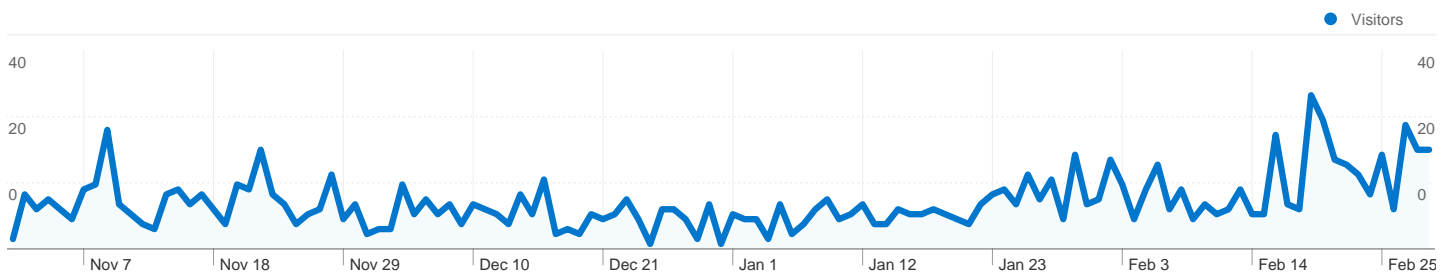

# Visitors Overview

Comparing to: Site

**995 people visited this site**

 **1,241 Visits**

 **995 Absolute Unique Visitors**

 **17,187 Pageviews**

 **13.85 Average Pageviews**

 **00:05:53 Time on Site**

 **46.74% Bounce Rate**

 **80.18% New Visits**