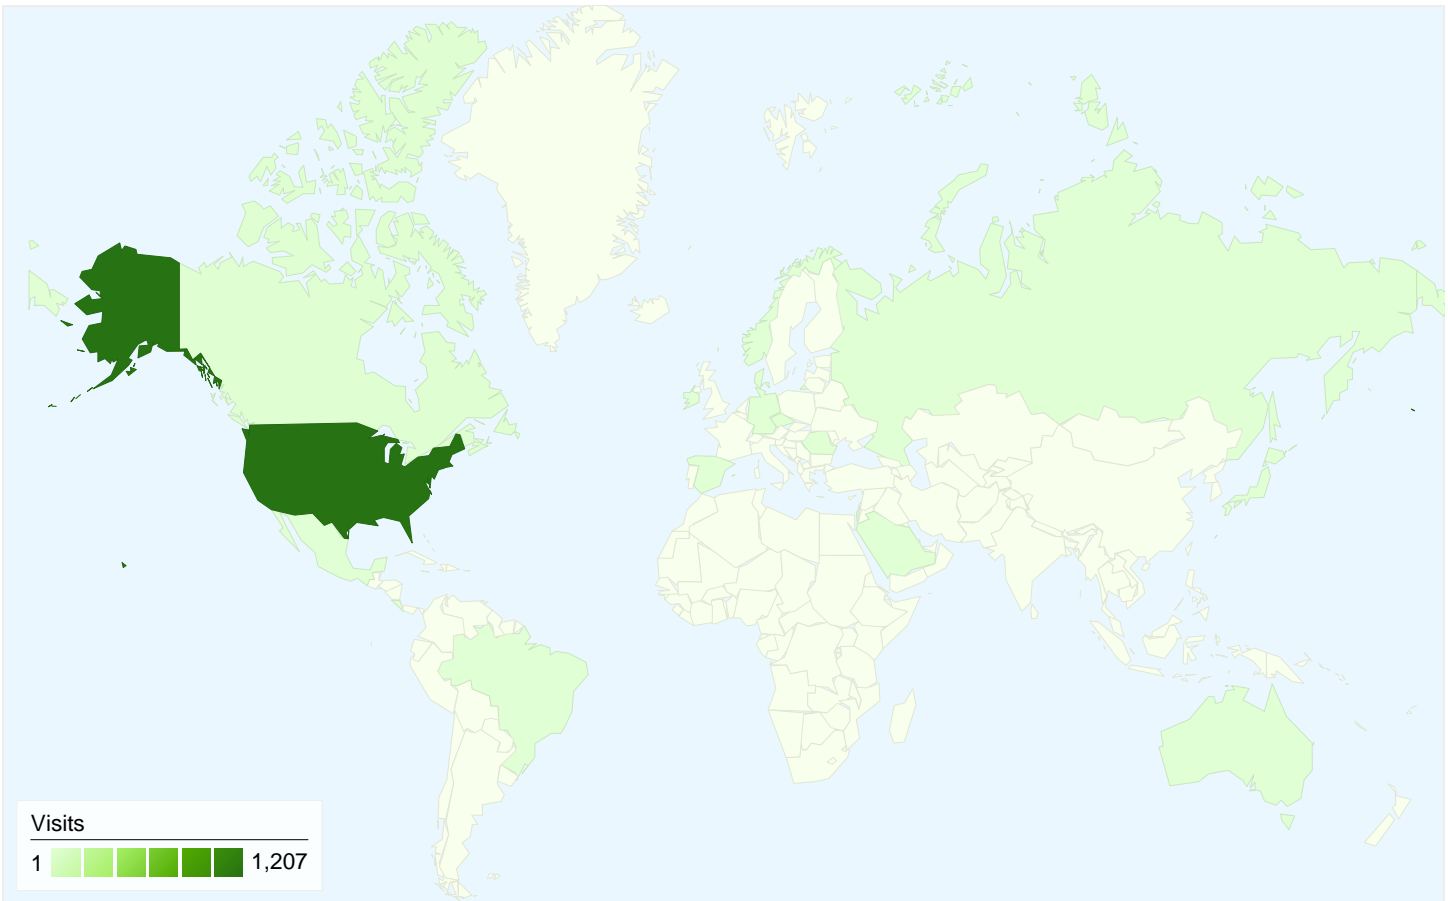

Map Overlay

Comparing to: Site

1,241 visits came from 19 countries/territories

Site Usage

| Country/Territory | Visits | Pages/Visit | Avg. Time on Site | % New Visits | Bounce Rate |
|--|--|--|---|--|-------------|
| Visits 1,241 % of Site Total: 100.00% | Pages/Visit 13.85 Site Avg: 13.85 (0.00%) | Avg. Time on Site 00:05:53 Site Avg: 00:05:53 (0.00%) | % New Visits 80.34% Site Avg: 80.18% (0.20%) | Bounce Rate 46.74% Site Avg: 46.74% (0.00%) | |
| United States | 1,207 | 14.18 | 00:06:02 | 79.87% | 46.31% |
| Canada | 8 | 4.12 | 00:01:25 | 87.50% | 37.50% |
| Germany | 4 | 1.00 | 00:00:00 | 100.00% | 100.00% |
| Australia | 4 | 2.00 | 00:00:47 | 100.00% | 50.00% |
| (not set) | 2 | 1.00 | 00:00:00 | 100.00% | 100.00% |
| Norway | 2 | 1.00 | 00:00:00 | 100.00% | 100.00% |
| Brazil | 2 | 1.50 | 00:00:04 | 100.00% | 50.00% |
| Ireland | 1 | 1.00 | 00:00:00 | 100.00% | 100.00% |
| Israel | 1 | 1.00 | 00:00:00 | 100.00% | 100.00% |

| | | | | | |
|----------------|---|------|----------|---------|--------------|
| Spain | 1 | 9.00 | 00:03:45 | 100.00% | 0.00% |
| Mexico | 1 | 1.00 | 00:00:00 | 100.00% | 100.00% |
| Costa Rica | 1 | 2.00 | 00:00:09 | 100.00% | 0.00% |
| Romania | 1 | 1.00 | 00:00:00 | 100.00% | 100.00% |
| Japan | 1 | 1.00 | 00:00:00 | 100.00% | 100.00% |
| Denmark | 1 | 2.00 | 00:00:09 | 100.00% | 0.00% |
| Singapore | 1 | 1.00 | 00:00:00 | 100.00% | 100.00% |
| Czech Republic | 1 | 1.00 | 00:00:00 | 100.00% | 100.00% |
| Russia | 1 | 2.00 | 00:00:16 | 100.00% | 0.00% |
| Saudi Arabia | 1 | 2.00 | 00:01:27 | 100.00% | 0.00% |
| | | | | | 1 - 19 of 19 |