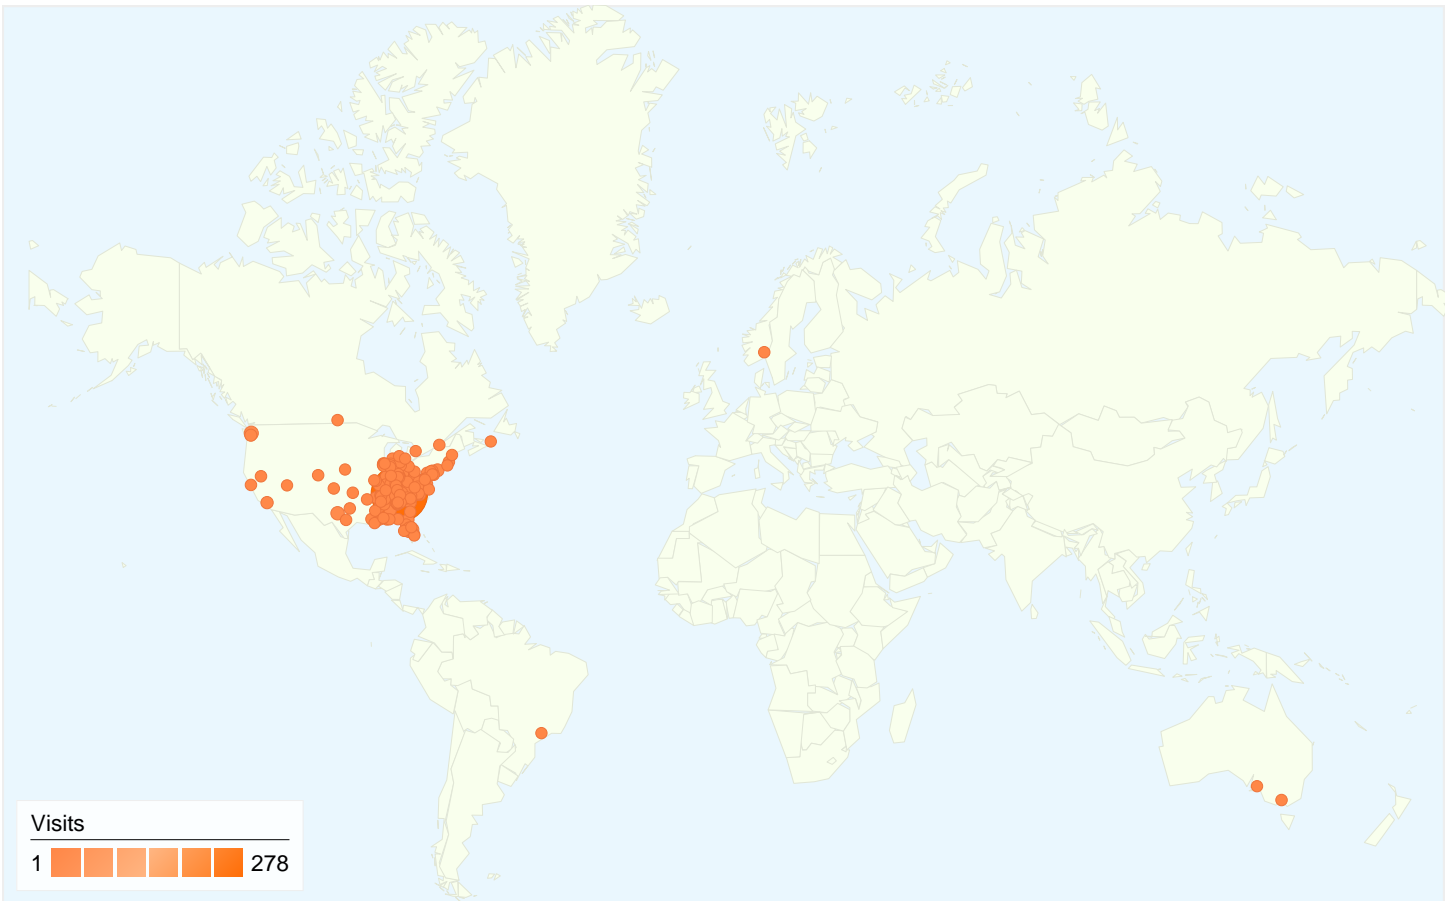

Map Overlay

Comparing to: Site

1,241 visits came from 427 cities

Site Usage

City	Visits	Pages/Visit	Avg. Time on Site	% New Visits	Bounce Rate
Visits 1,241 % of Site Total: 100.00%	Pages/Visit 13.85 Site Avg: 13.85 (0.00%)	Avg. Time on Site 00:05:53 Site Avg: 00:05:53 (0.00%)	% New Visits 80.34% Site Avg: 80.18% (0.20%)	Bounce Rate 46.74% Site Avg: 46.74% (0.00%)	
Knoxville	278	16.04	00:07:23	72.30%	31.65%
Maryville	37	14.05	00:07:42	54.05%	18.92%
Nashville	33	5.52	00:05:17	51.52%	57.58%
Pigeon Forge	18	13.50	00:06:08	66.67%	50.00%
Seattle	18	40.78	00:26:29	5.56%	33.33%
Louisville	17	2.65	00:00:46	100.00%	64.71%
Asheville	16	41.56	00:19:14	81.25%	37.50%
Oak Ridge	15	21.20	00:10:31	100.00%	20.00%
Ballinger	14	10.00	00:08:02	85.71%	57.14%

Melbourne	14	16.29	00:06:51	28.57%	28.57%
Cleveland	13	21.31	00:05:14	69.23%	46.15%
Lenoir City	13	41.00	00:19:05	53.85%	38.46%
Charlotte	12	43.17	00:06:21	91.67%	50.00%
Gatlinburg	11	35.73	00:16:29	100.00%	18.18%
Greenville	11	13.36	00:08:09	81.82%	36.36%
Pleasant View	11	114.09	00:18:19	9.09%	0.00%
New York	11	3.64	00:01:15	81.82%	72.73%
Sevierville	10	36.70	00:23:58	80.00%	0.00%
Washington	9	16.00	00:10:54	77.78%	33.33%
Chicago	9	7.44	00:02:50	100.00%	55.56%
London	9	1.67	00:01:58	100.00%	77.78%
Lexington	9	2.56	00:01:30	100.00%	88.89%
Chattanooga	9	2.22	00:01:39	100.00%	55.56%
Montgomery	7	16.43	00:10:20	71.43%	28.57%
Los Angeles	7	14.71	00:03:39	42.86%	28.57%