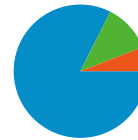

Traffic Sources Overview

All traffic sources sent a total of 1,241 visits

- 11.68% Direct Traffic
- 82.43% Referring Sites
- 5.88% Search Engines

- Referring Sites**
1,023.00 (82.43%)
- Direct Traffic**
145.00 (11.68%)
- Search Engines**
73.00 (5.88%)

Top Traffic Sources

Sources	Visits	% visits	Keywords	Visits	% visits
2geton.net (referral)	279	22.48%	(not provided)	13	17.81%
lib.utk.edu (referral)	245	19.74%	dutch roth	8	10.96%
web.eecs.utk.edu (referral)	204	16.44%	albert dutch roth	3	4.11%
(direct) ((none))	145	11.68%	albert gordon roth	3	4.11%
google (organic)	62	5.00%	dutch roth pictures	2	2.74%