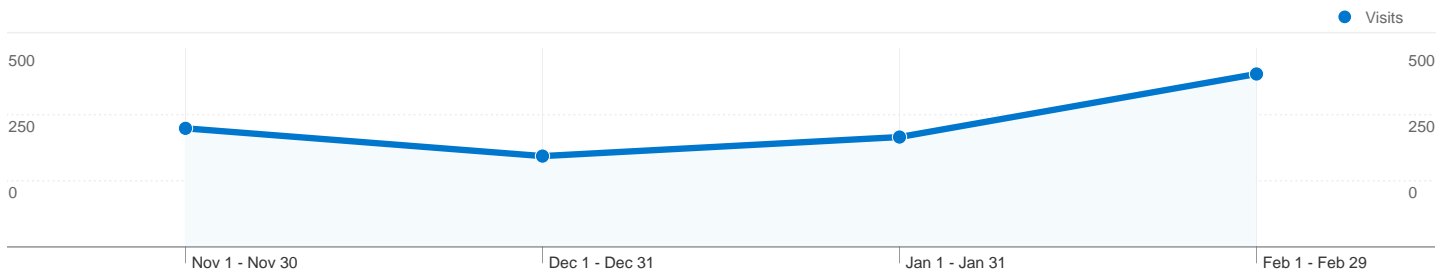

Traffic Sources Overview

All traffic sources sent a total of 1,241 visits

- 11.68% Direct Traffic
- 82.43% Referring Sites
- 5.88% Search Engines

- Referring Sites**
1,023.00 (82.43%)
- Direct Traffic**
145.00 (11.68%)
- Search Engines**
73.00 (5.88%)

Top Traffic Sources

Sources	Visits	% visits	Keywords	Visits	% visits
2geton.net (referral)	279	22.48%	(not provided)	13	17.81%
lib.utk.edu (referral)	245	19.74%	dutch roth	8	10.96%
web.eecs.utk.edu (referral)	204	16.44%	albert dutch roth	3	4.11%
(direct) ((none))	145	11.68%	albert gordon roth	3	4.11%
google (organic)	62	5.00%	dutch roth pictures	2	2.74%